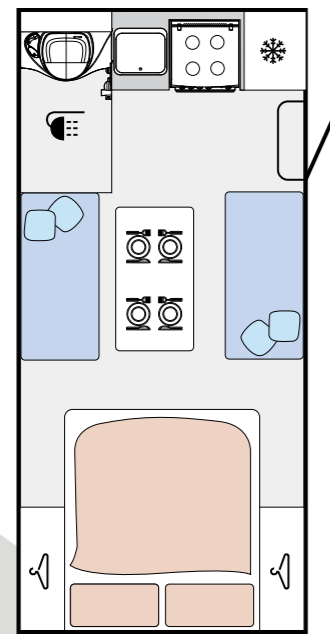

COMPACT / HYBRID

SIRRA 480 LAYOUT 1